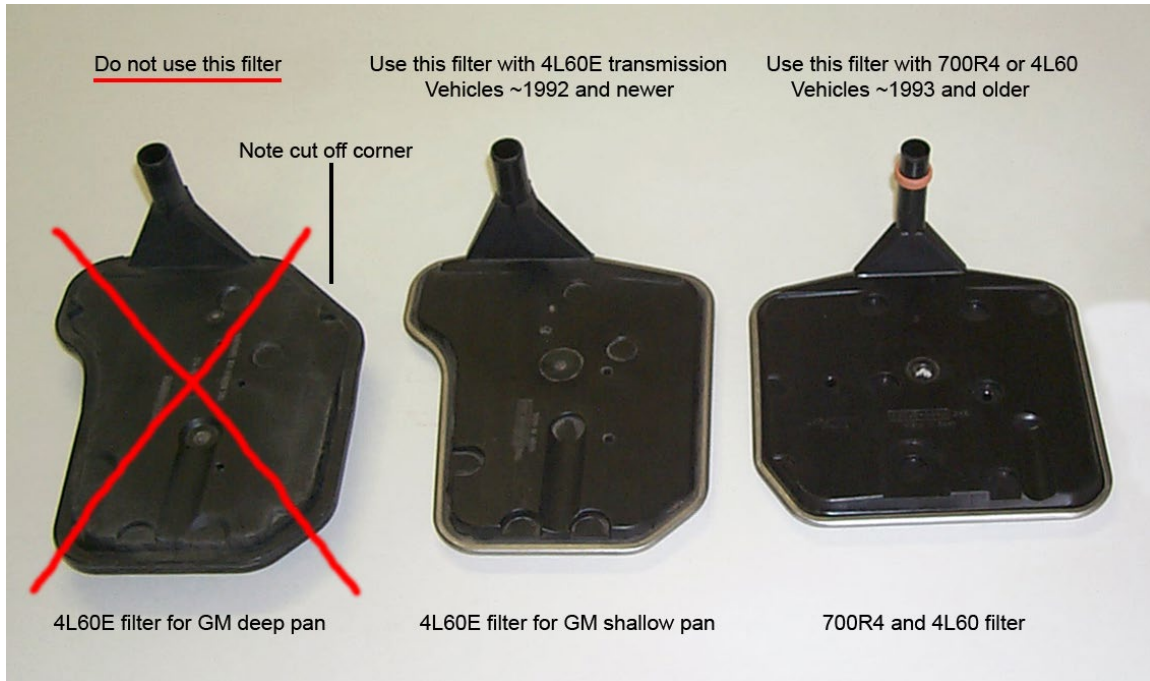

**Information for reference only. Installer must verify transmission, filter, and fitment based on the vehicle.**

## Filter Information For PML 8650-1 Transmission Pan

GM 700R4/4L60/4L60E/4L65E/4L70E/4L75E transmissions are found on thousands of makes and models. PML provides this information to assist our customers with selecting the correct filter. Because vehicle configurations can vary and be customized, the installer must verify the transmission, filter usage, and fitment. PML assumes no liability, expressed or implied, for damage or injury to persons or property.

This pan is designed to work with the 4L60E and 700R4 filters that fit the GM shallow pans. These filters are seen above in the middle and on the right.

The filter supports in the 8650 pan are too long to work with the 4L60E filter for the GM deep pan as seen above on the left. If your vehicle originally came with a GM deep pan, the shallow filter will not fit your valve body correctly, and you should be looking at PML's 9427 pan.