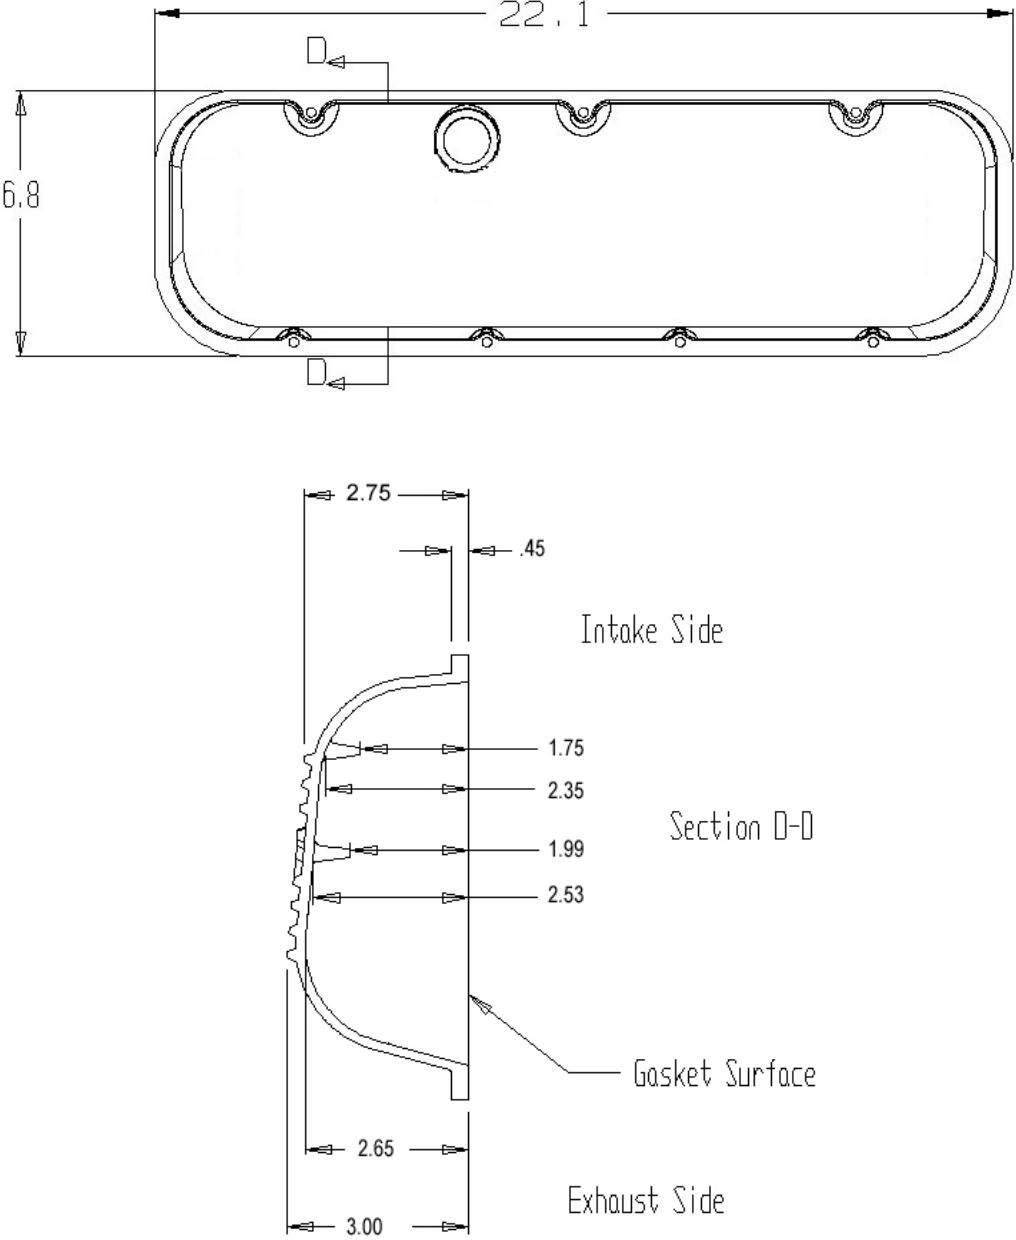

PML P/N 9096 Corvette® 396, 427, 454, 502 Big Block Valve Cover Dimensions

Dimensions are provided for reference only. Exact measurements vary from part to part. Subject to change without notice.