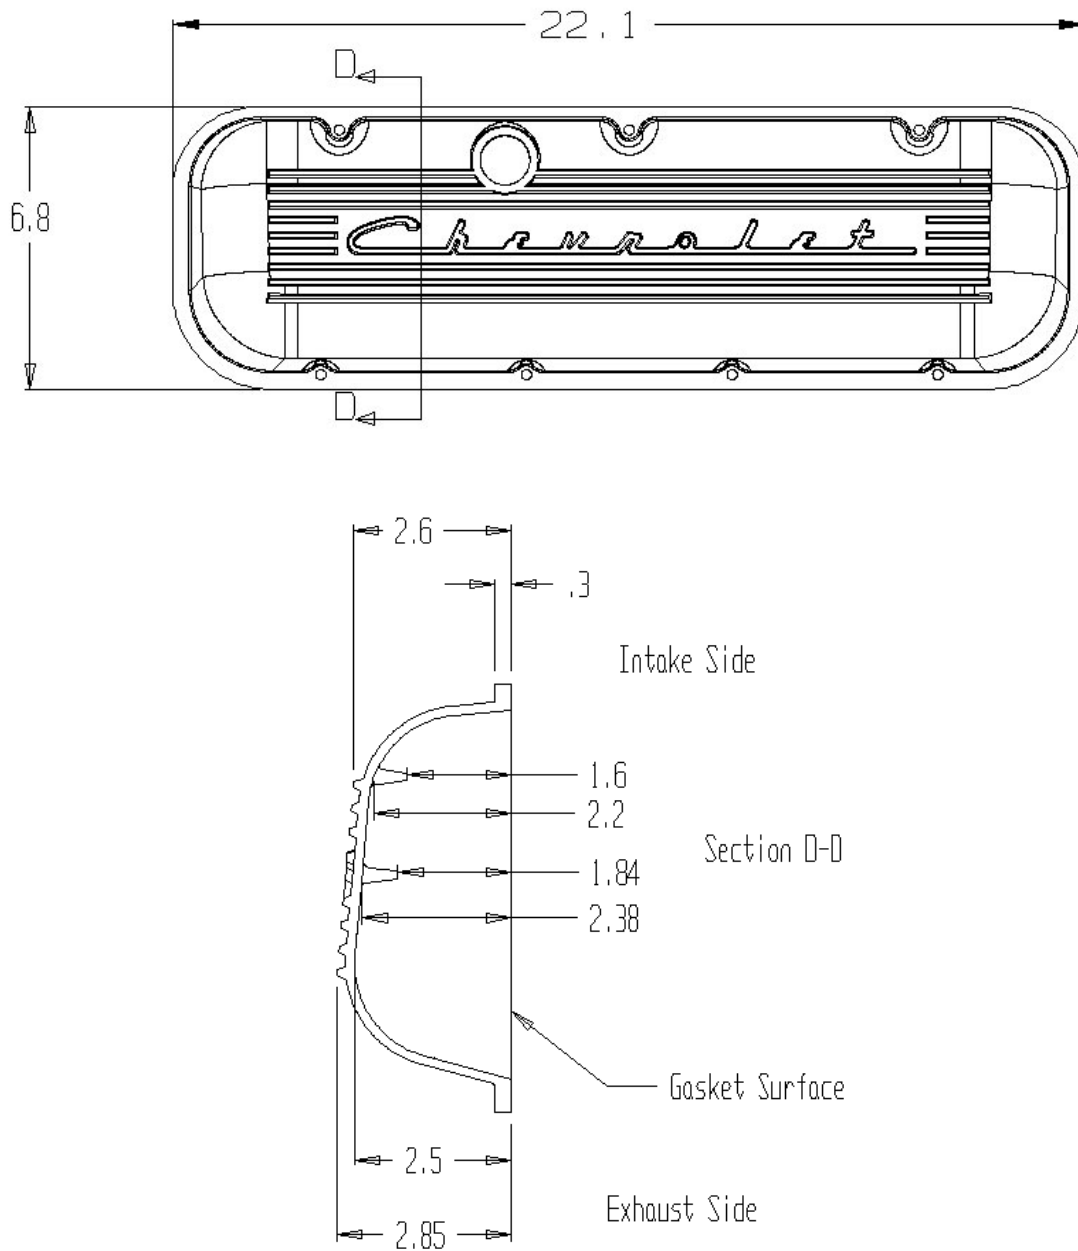

PML P/N 9737 Chevrolet® 396, 427, 454, 502 Big Block Valve Cover Dimensions

Dimensions are provided for reference only. Exact measurements vary from part to part. Subject to change without notice.